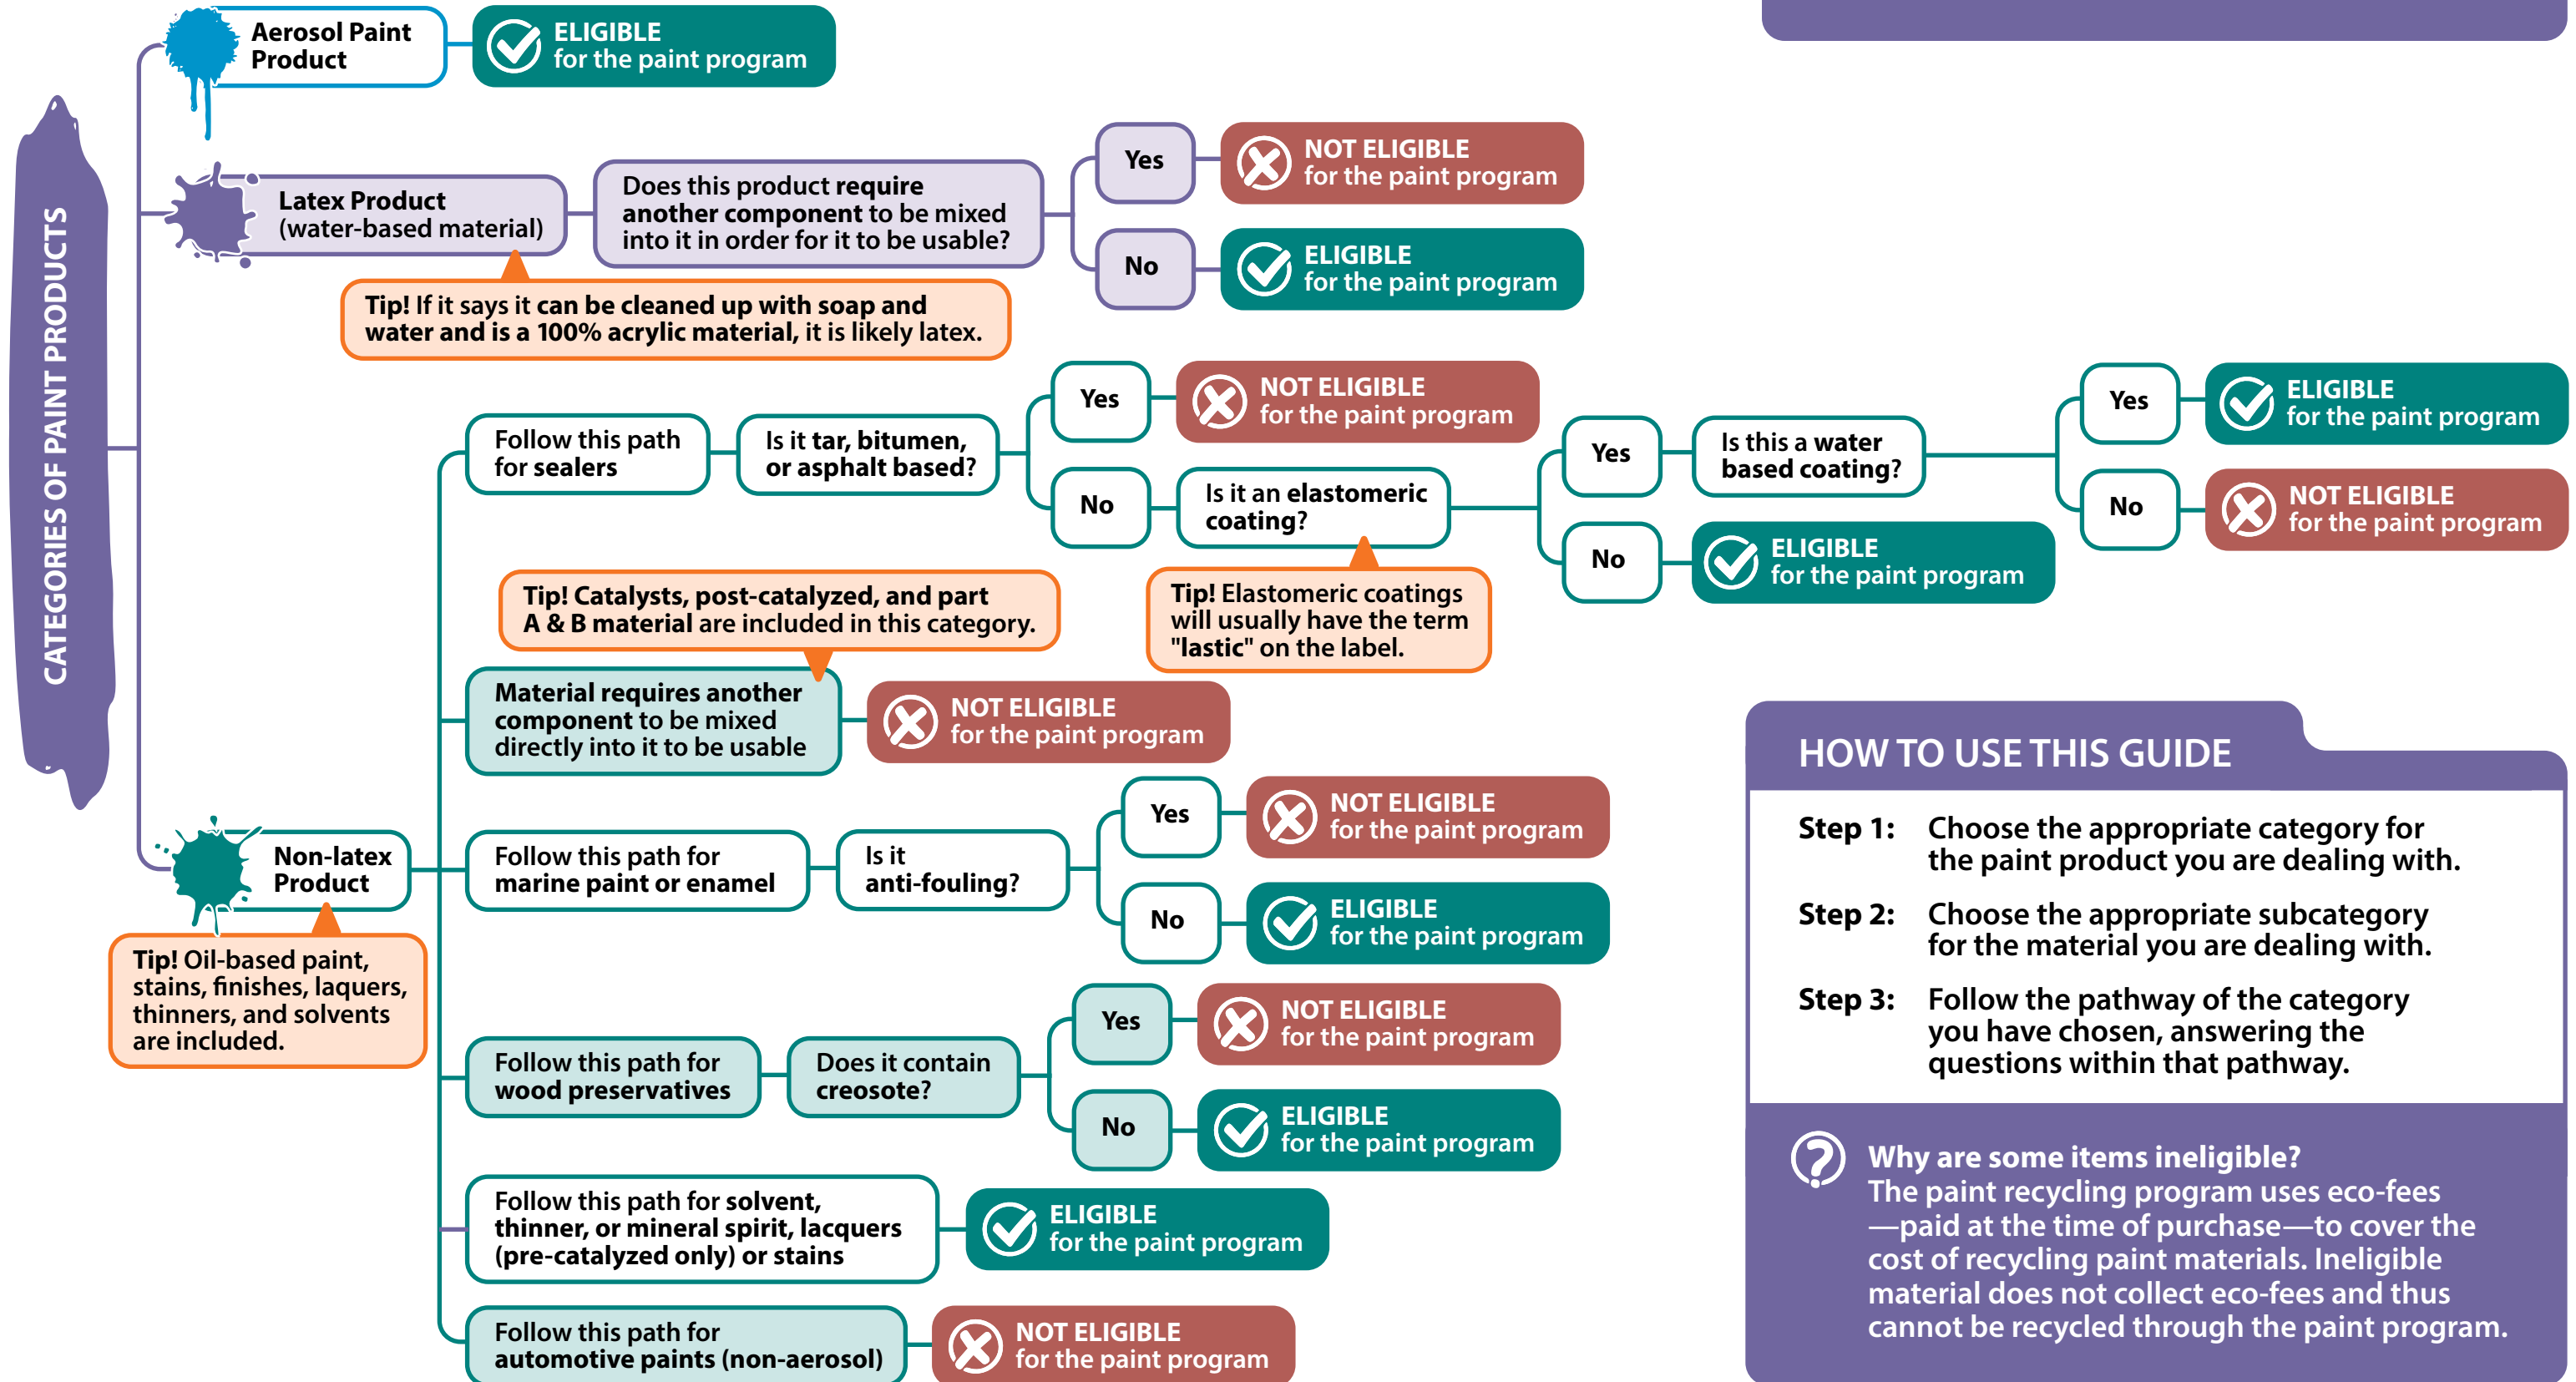

# PAINT ELIGIBILITY GUIDE

albertarecycling.ca

## HOW TO USE THIS GUIDE

- Step 1:** Choose the appropriate category for the paint product you are dealing with.
- Step 2:** Choose the appropriate subcategory for the material you are dealing with.
- Step 3:** Follow the pathway of the category you have chosen, answering the questions within that pathway.

**Why are some items ineligible?**  
 The paint recycling program uses eco-fees—paid at the time of purchase—to cover the cost of recycling paint materials. Ineligible material does not collect eco-fees and thus cannot be recycled through the paint program.